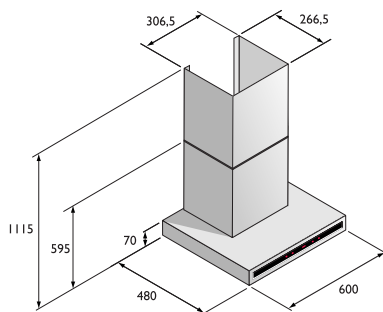

Installationsritningar

CW4651

CF4620

CF4720

Alla produkter är anpassade enligt EN-, IEC- och EMC-standard samt är CE-märkta. Vi reserverar oss för tryckfel. Tillverkaren förbehåller sig rätten att ändra specifikationer utan föregående meddelande.