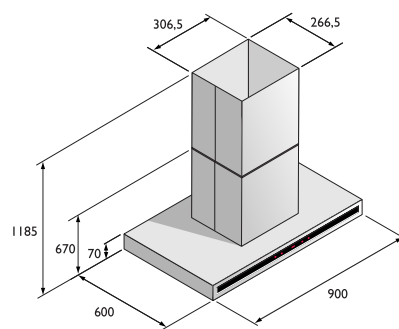

Installationsritningar

CI4951

CF4620

CF4720

Alla produkter är anpassade enligt EN-, IEC- och EMC-standard samt är CE-märkta. Vi reserverar oss för tryckfel. Tillverkaren förbehåller sig rätten att ändra specifikationer utan föregående meddelande.