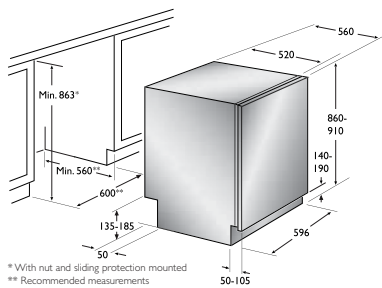

Installationsritningar

Diskmaskin XXL