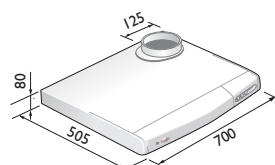

CF4720

Alla produkter är anpassade enligt EN-, IEC- och EMC-standard samt är CE-märkta. Vi reserverar oss för tryckfel. Tillverkaren förbehåller sig rätten att ändra specifikationer utan föregående meddelande.