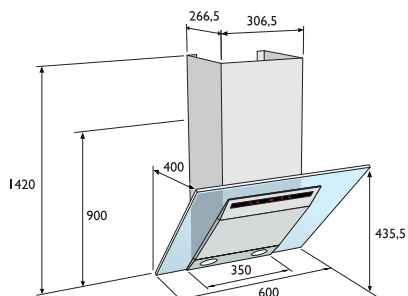

Installationsritningar

CW4671

CF4620

CF4720

Alla produkter är anpassade enligt EN-, IEC- och EMC-standard samt är CE-märkta. Vi reserverar oss för tryckfel. Tillverkaren förbehåller sig rätten att ändra specifikationer utan föregående meddelande.