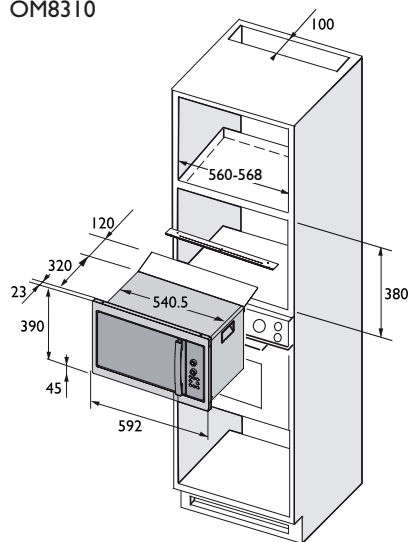

Installationsritningar

OM8310