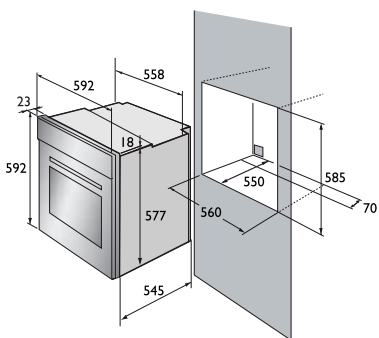

OS8440

OP8650
OP8640
OP8620
OT8620