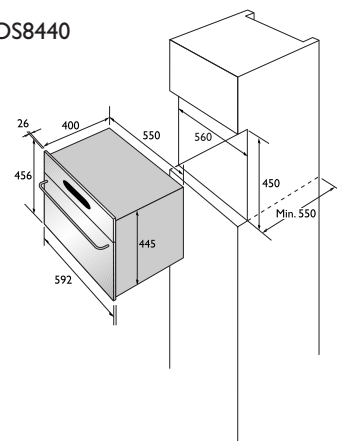

OD812I

OS8440