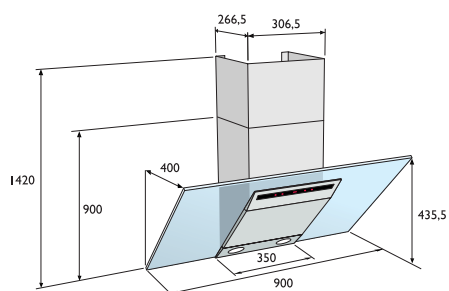

Installationsritningar

CW4971