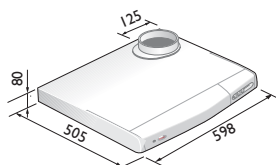

Installationsritningar

CF4620

CF4720

Alla produkter är anpassade enligt EN-, IEC- och EMC-standard samt är CE-märkta. Vi reserverar oss för tryckfel. Tillverkaren förbehåller sig rätten att ändra specifikationer utan föregående meddelande.