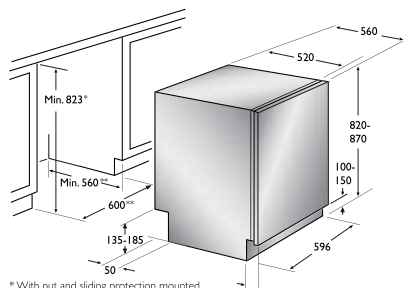

Diskmaskin XL