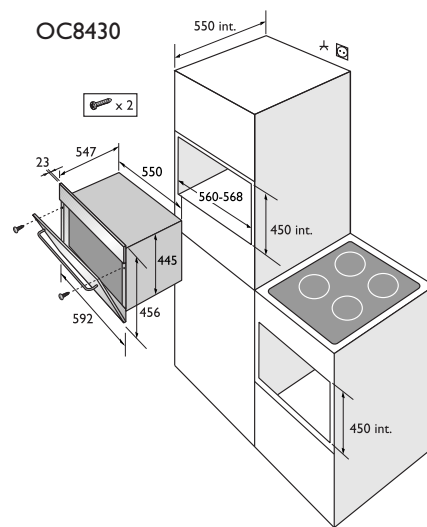

Installationsritningar

OC8430